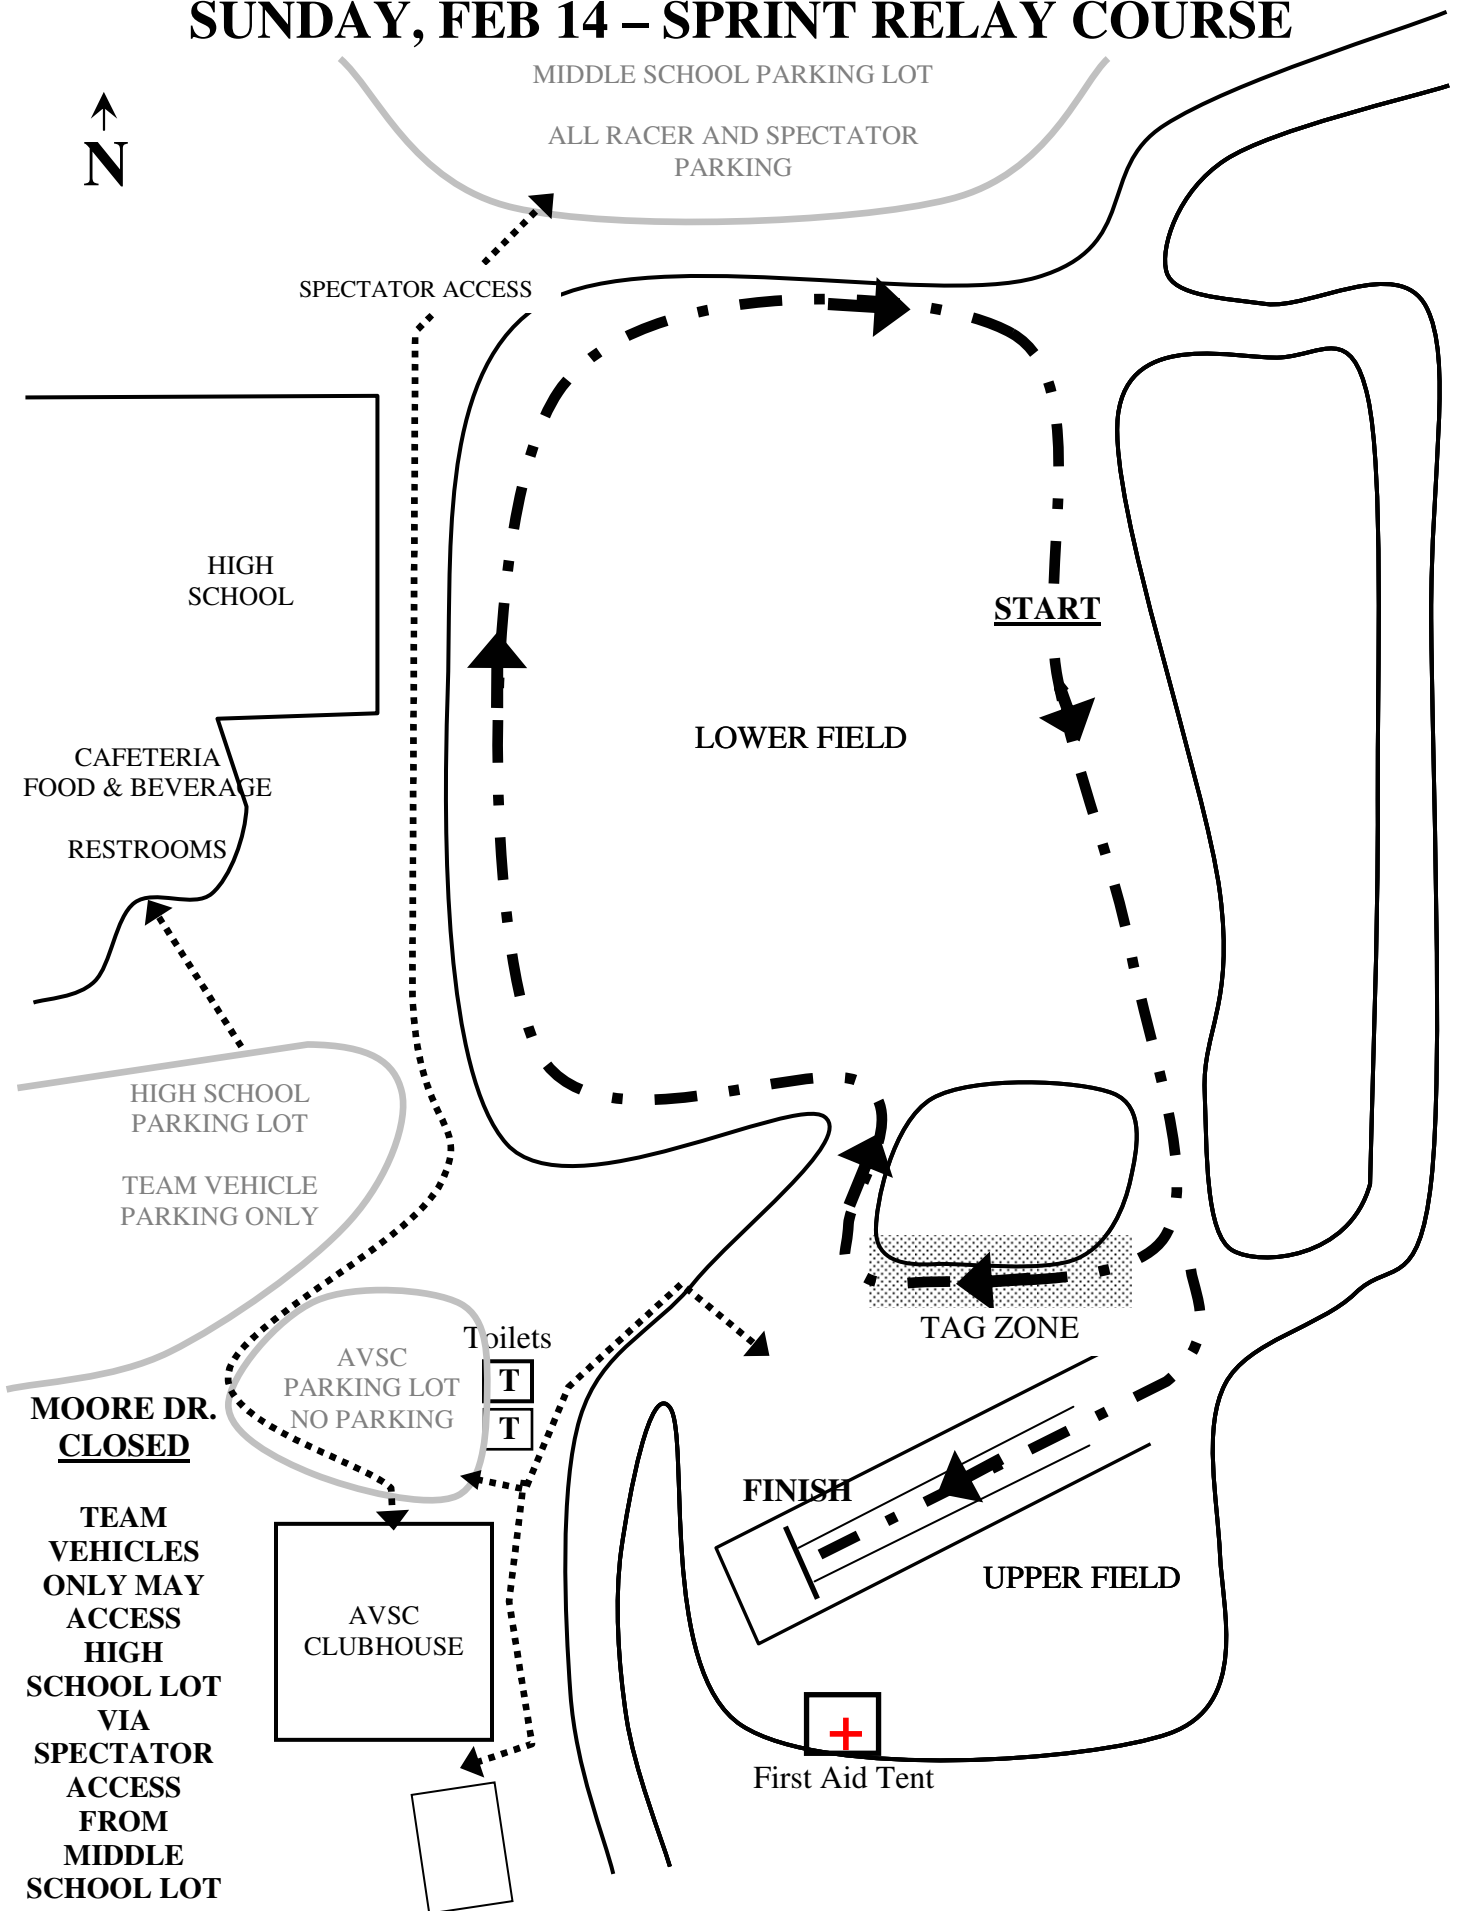

AVSC NORDIC FESTIVAL

SUNDAY, FEB 14 - SPRINT RELAY COURSE

MIDDLE SCHOOL PARKING LOT

ALL RACER AND SPECTATOR
PARKING

SPECTATOR ACCESS

HIGH
SCHOOL

CAFETERIA
FOOD & BEVERAGE

RESTROOMS

LOWER FIELD

START

HIGH SCHOOL
PARKING LOT

TEAM VEHICLE
PARKING ONLY

TAG ZONE

MOORE DR.
CLOSED

AVSC
PARKING LOT
NO PARKING

Toilets

FINISH

UPPER FIELD

TEAM
VEHICLES
ONLY MAY
ACCESS
HIGH
SCHOOL LOT
VIA
SPECTATOR
ACCESS
FROM
MIDDLE
SCHOOL LOT

AVSC
CLUBHOUSE

First Aid Tent