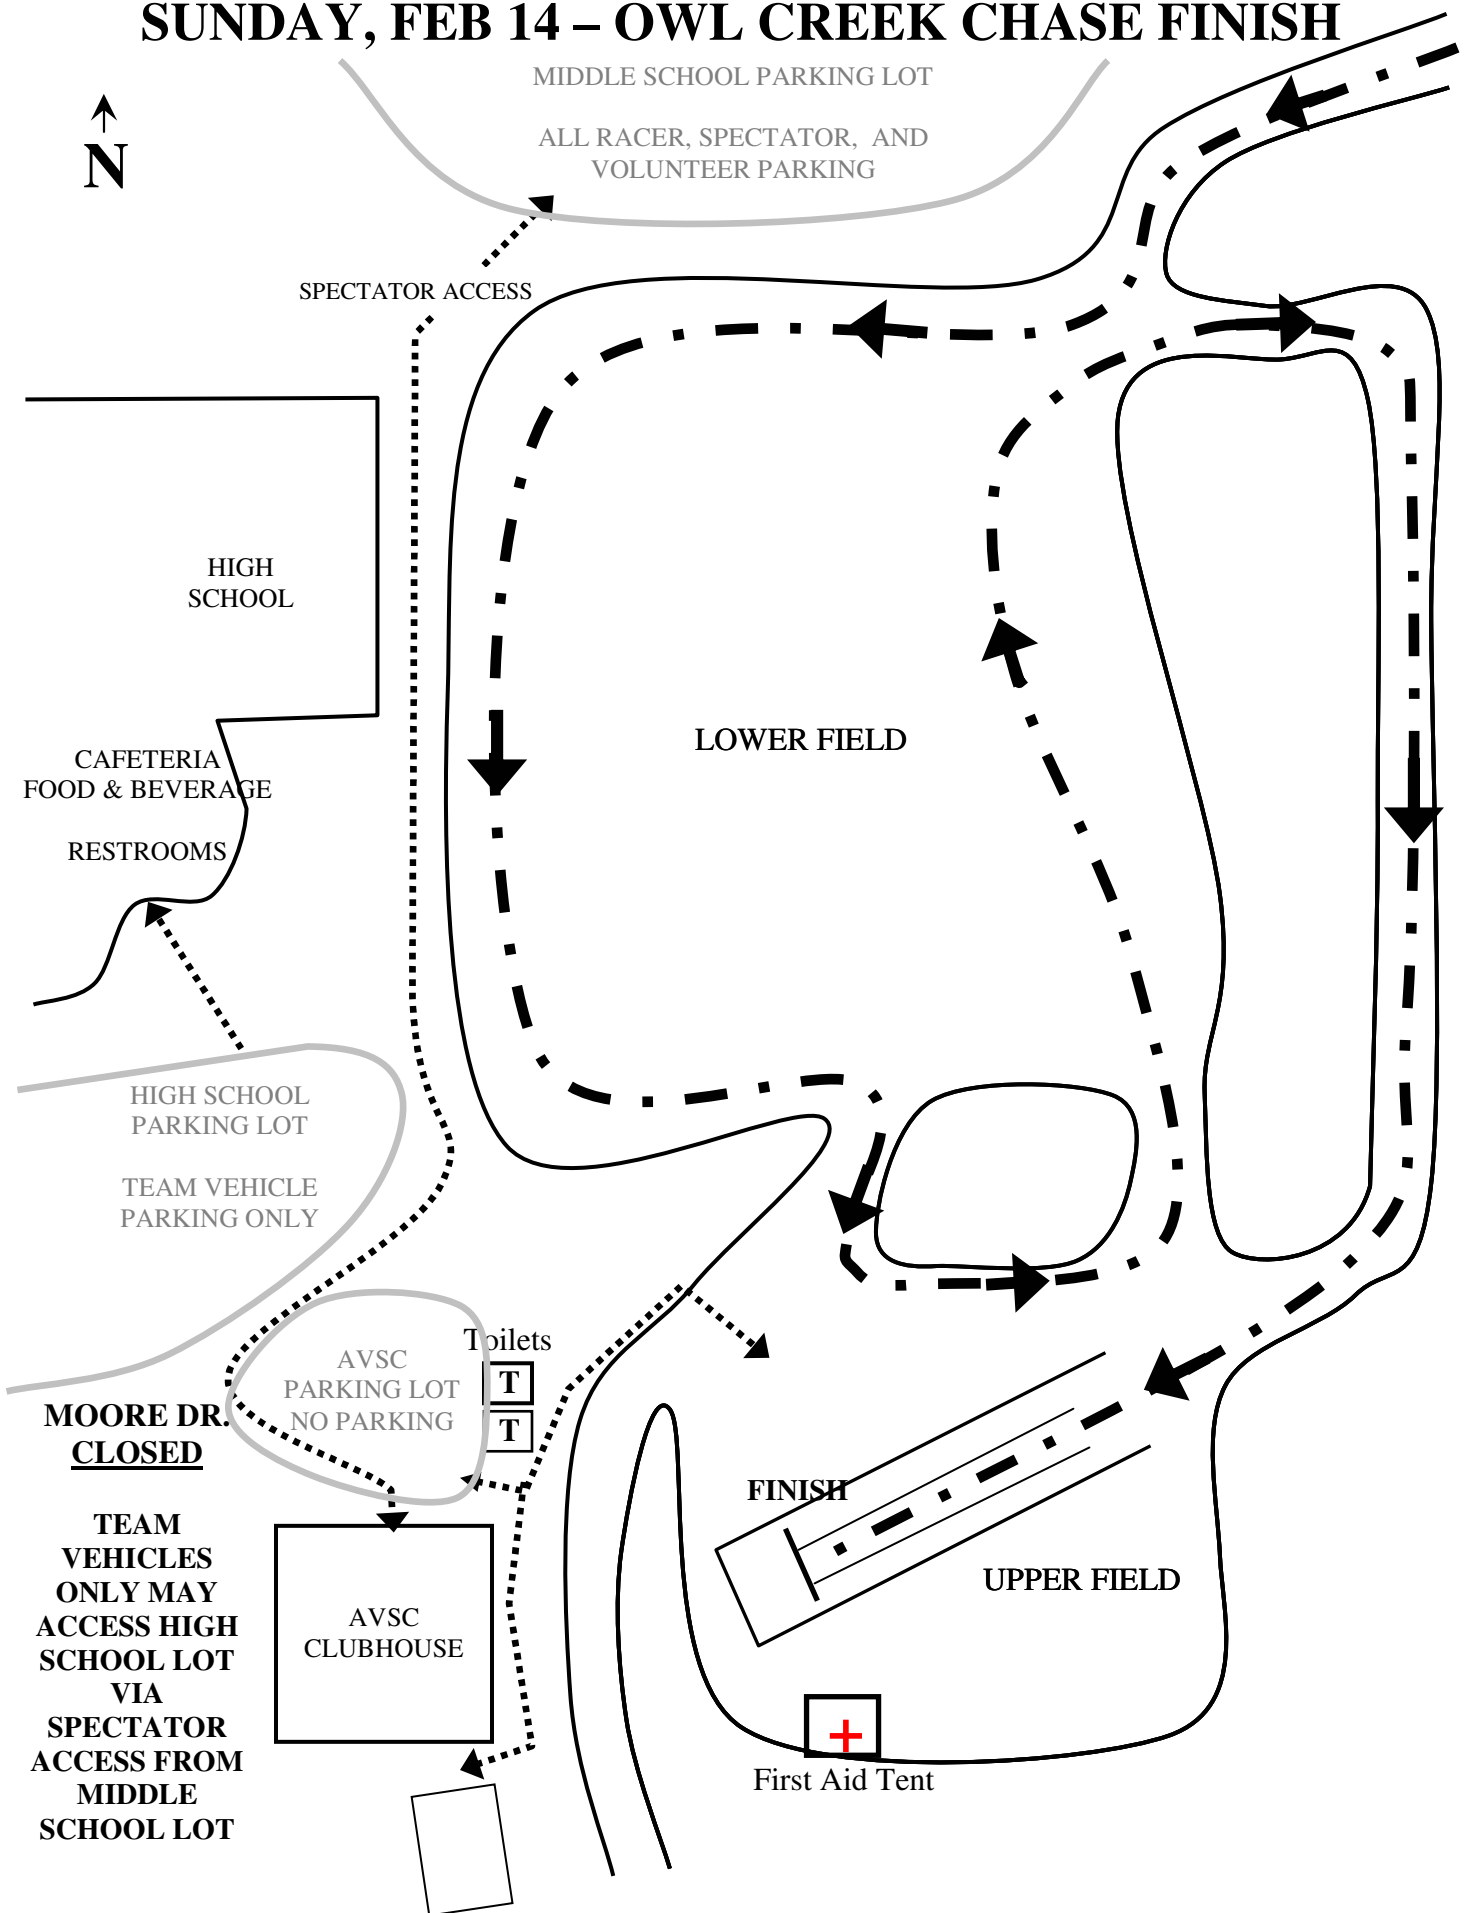

AVSC NORDIC FESTIVAL

SUNDAY, FEB 14 – OWL CREEK CHASE FINISH

MIDDLE SCHOOL PARKING LOT

ALL RACER, SPECTATOR, AND
VOLUNTEER PARKING

SPECTATOR ACCESS

HIGH
SCHOOL

CAFETERIA
FOOD & BEVERAGE

RESTROOMS

LOWER FIELD

HIGH SCHOOL
PARKING LOT

TEAM VEHICLE
PARKING ONLY

**MOORE DR.
CLOSED**

AVSC
PARKING LOT
NO PARKING

Toilets

**TEAM
VEHICLES
ONLY MAY
ACCESS HIGH
SCHOOL LOT
VIA
SPECTATOR
ACCESS FROM
MIDDLE
SCHOOL LOT**

AVSC
CLUBHOUSE

FINISH

UPPER FIELD

First Aid Tent