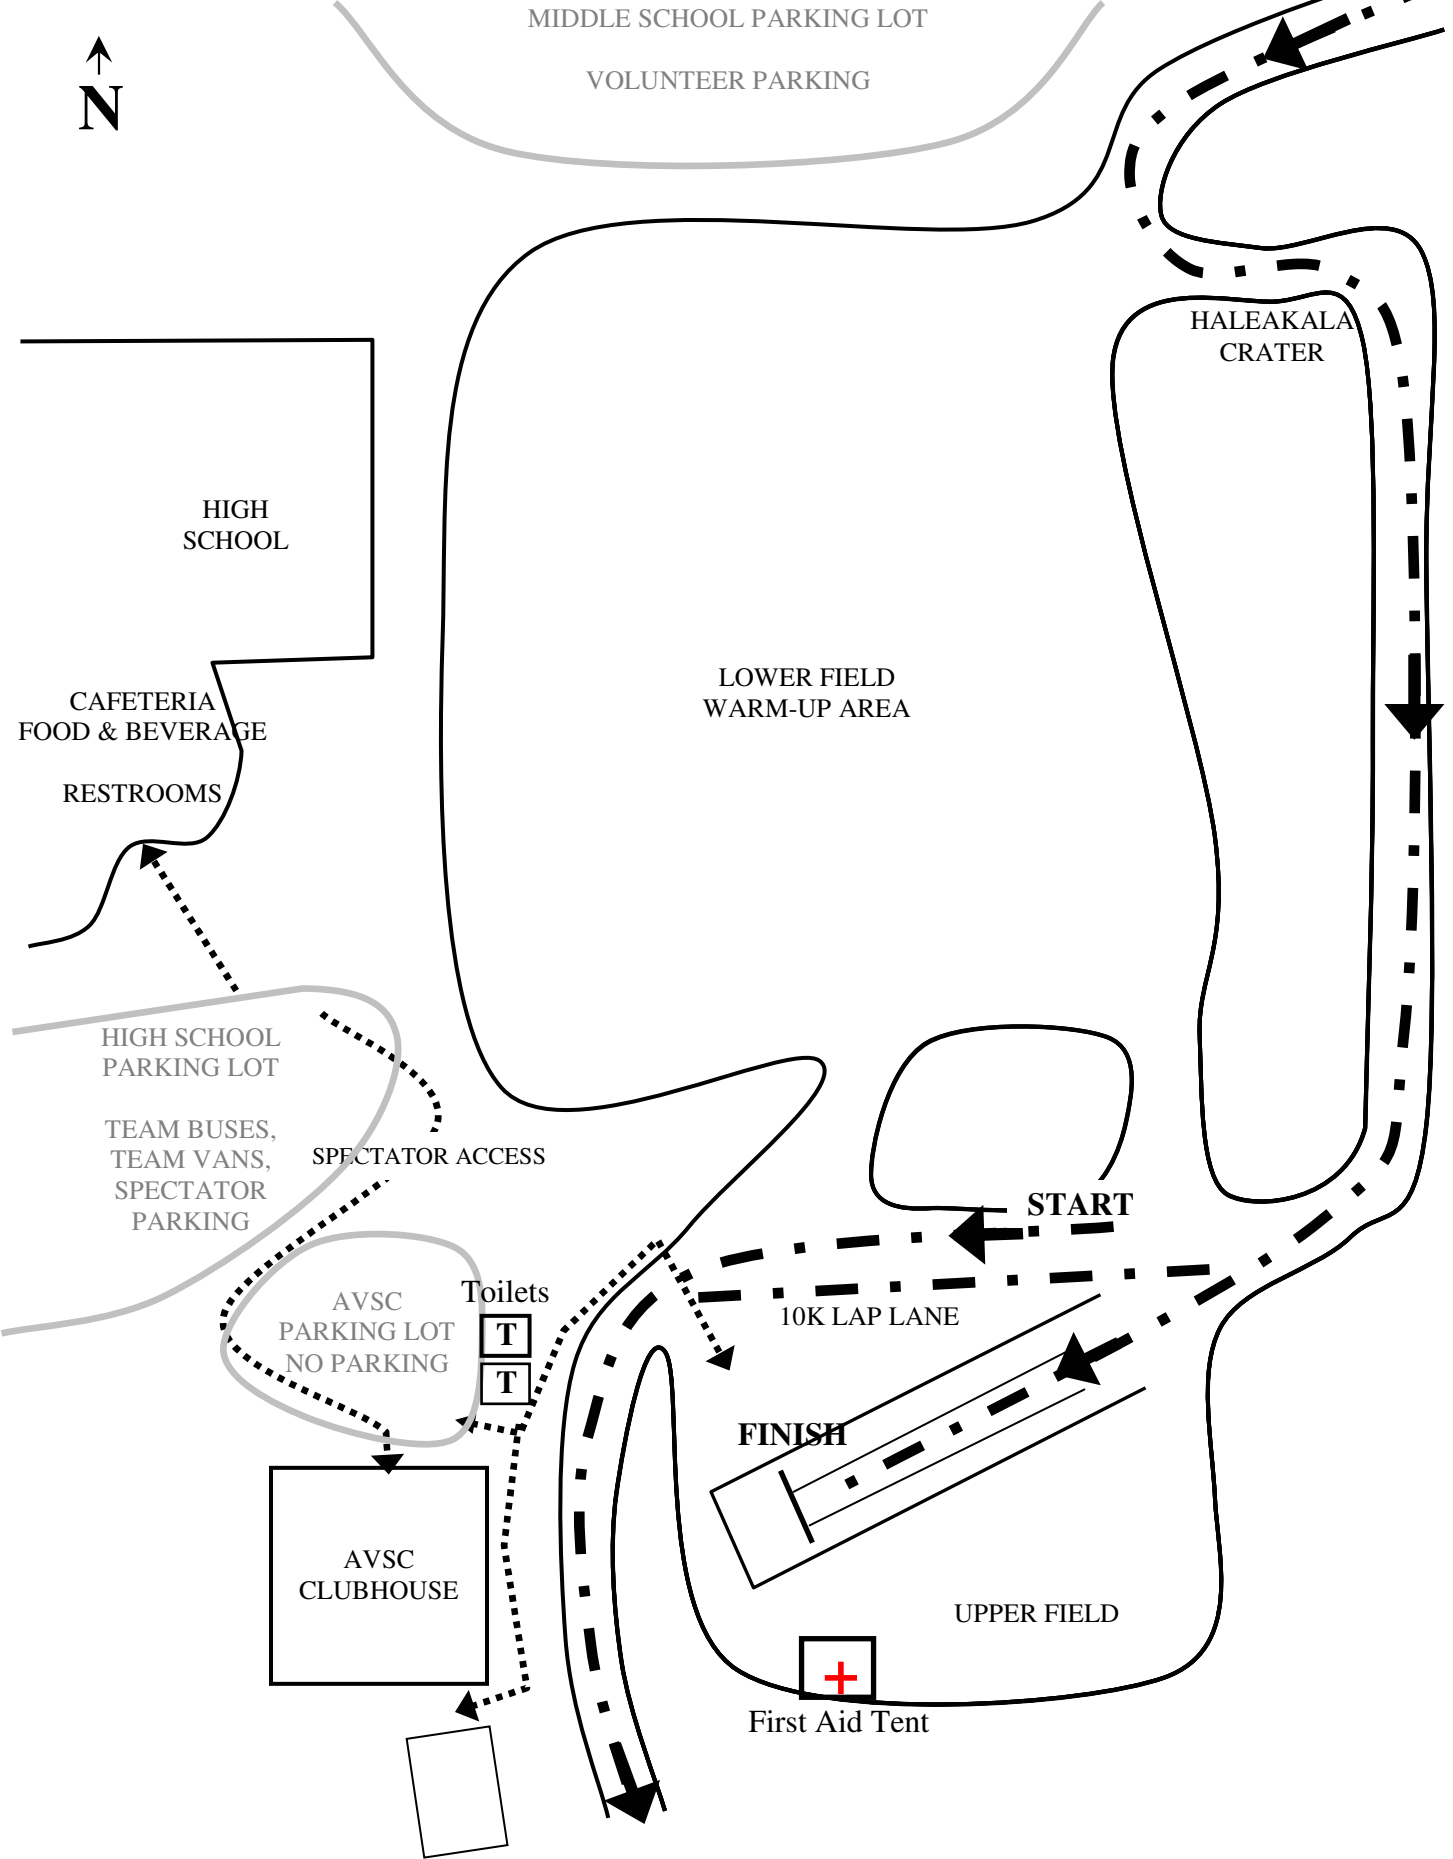

AVSC NORDIC FESTIVAL

SATURDAY FEB. 13 - CLASSIC 3/5/10k START/FINISH

MIDDLE SCHOOL PARKING LOT

VOLUNTEER PARKING

HIGH SCHOOL

CAFETERIA
FOOD & BEVERAGE

RESTROOMS

LOWER FIELD
WARM-UP AREA

HALEAKALA
CRATER

HIGH SCHOOL
PARKING LOT

TEAM BUSES,
TEAM VANS,
SPECTATOR
PARKING

SPECTATOR ACCESS

AVSC
PARKING LOT
NO PARKING

Toilets

AVSC
CLUBHOUSE

START

10K LAP LANE

FINISH

UPPER FIELD

First Aid Tent